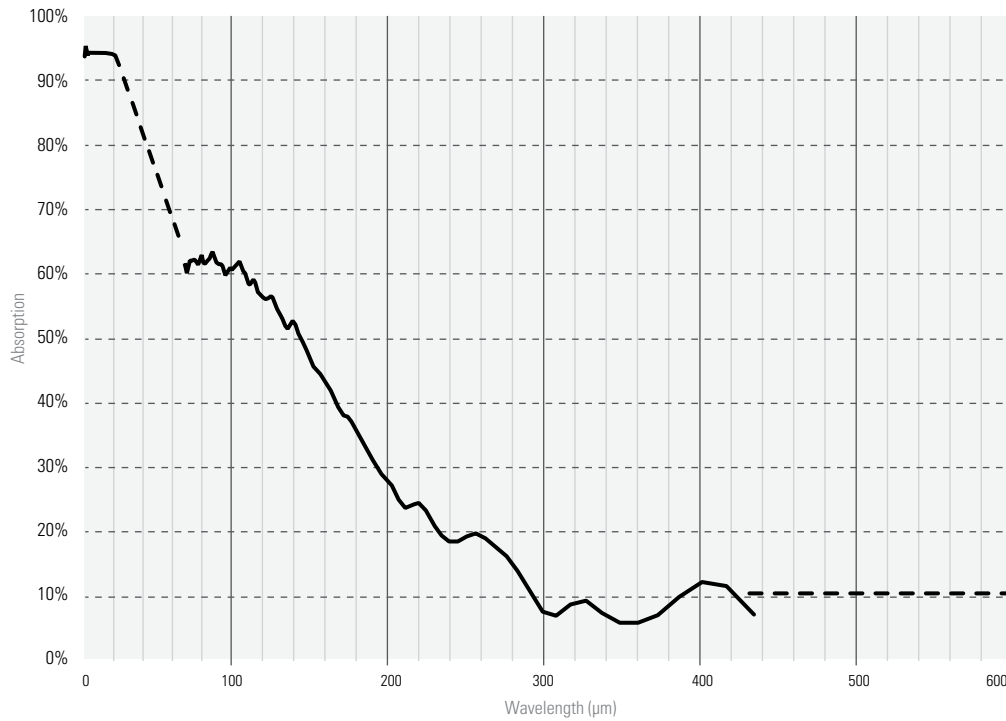

ABSORPTION CURVES

VP ABSORBER

ABSORPTION CURVES

THZ-BL, THZ-I-BL AND QS-THZ-BL

DISPLAYS &
PC INTERFACES

ENERGY DETECTORS

POWER DETECTORS

HIGH POWER SOLUTIONS