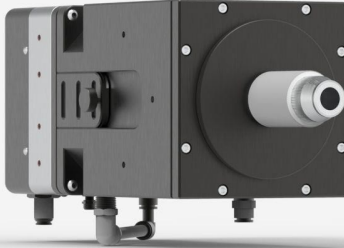

HP60A-15KW-GD-QBH-IMP-D0

최대 15000 W의 레이저 파워 계측용 고파워 검출기.

제품군 주요 특징

HIGH POWER HANDLING

Handles up to 30 kW of continuous power with our standard models. Custom models are available for higher powers (See SUPER HP).

STABLE READING

Less sensitive to variations in water cooling temperature than any other high-power water-cooled meter on the market

LARGE APERTURE

Our standard HP models (4KW, 12KW, 15KW and 30KW) have a very large effective aperture of up to 280 mm to accommodate even the largest laser beams. Larger apertures with various shapes are available upon request (See SUPER HP).

AVAILABLE WITH YAG AND CO₂ CALIBRATION

All HP Models can be calibrated at YAG and CO₂ wavelengths with a calibration uncertainty of +/- 5%

DIRECT USB CONNECTION TO A PC

Each head comes with both a DB-15 connector (for use with a Gentec-EO monitor) and a USB2.0 output for direct connection to a PC.