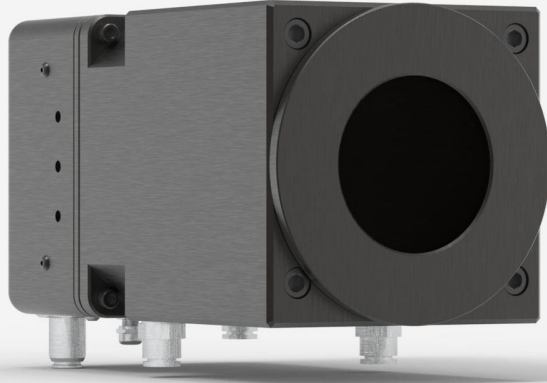

HP100A-4KW-HE-TUBE-MET-DO

최대 4000 W의 레이저 파워 계측용 고파워 검출기.

제품군 주요 특징

HIGH POWER HANDLING

Handles up to 30 kW of continuous power with our standard models. Custom models are available for higher powers (See SUPER HP).

STABLE READING

Less sensitive to variations in water cooling temperature than any other high-power water-cooled meter on the market

LARGE APERTURE

Our standard HP models (4KW, 12KW, 15KW and 30KW) have a very large effective aperture of up to 280 mm to accommodate even the largest laser beams. Larger apertures with various shapes are available upon request (See SUPER HP).

AVAILABLE WITH YAG AND CO₂ CALIBRATION

All HP Models can be calibrated at YAG and CO₂ wavelengths with a calibration uncertainty of +/- 5%

DIRECT USB CONNECTION TO A PC

Each head comes with both a DB-15 connector (for use with a Gentec-EO monitor) and a USB2.0 output for direct connection to a PC.

호환 스탠드

[STAND-S-443-C](#)

사양

계측 성능	
최대 평균 파워(연속)	4000 W
최소 평균 파워 ¹	100 W
등가노이즈파워(NEP) ²	3 W
스펙트럼 범위	0.193 - 20 μm
일반 상승 시간	7 s
파워 고정 불확정성	±5 %
반복성	±2 %
후방 반사	< 4 %
파워와의 선형성	±1.5 %
선형성 vs 빔 지름	±1 %
선형성 vs 빔 위치 ³	±1.7 %