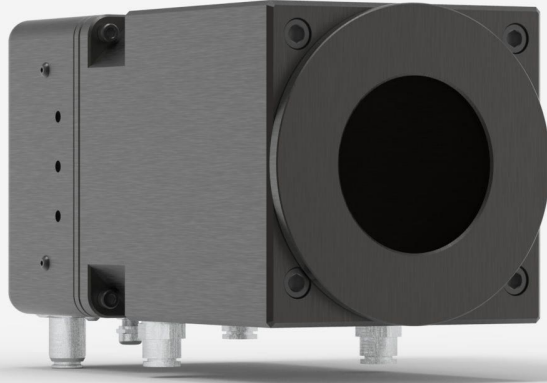

HP100A-4KW-HE-TUBE

최대 4000 W의 레이저 파워 계측용 고파워 검출기.

제품군 주요 특징

HIGH POWER HANDLING

Handles up to 30 kW of continuous power with our standard models. Custom models are available for higher powers (See [SUPER HP](#)).

STABLE READING

Less sensitive to variations in water cooling temperature than any other high-power water-cooled meter on the market

LARGE APERTURE

Our standard HP models (4KW, 12KW, 15KW and 30KW) have a very large effective aperture of up to 280 mm to accommodate even the largest laser beams. Larger apertures with various shapes are available upon request (See [SUPER HP](#)).

AVAILABLE WITH YAG AND CO₂ CALIBRATION

All HP Models can be calibrated at YAG and CO₂ wavelengths with a calibration uncertainty of +/- 5%

DIRECT USB CONNECTION TO A PC

Each head comes with both a DB-15 connector (for use with a Gentec-EO monitor) and a USB2.0 output for direct connection to a PC.

호환 스탠드

[STAND-S-443-C](#)

사양

계측 성능	
최대 평균 파워(연속)	4000 W
최소 평균 파워 ¹	100 W
등가노이즈파워(NEP) ²	3 W
스펙트럼 범위	0.193 - 20 μ m
일반 상승 시간	7 s
일반 파워 감도	0.4 mV/W
파워 교정 불확정성	\pm 5 %
반복성	\pm 2 %
후방 반사	< 4 %
파워와의 선형성	\pm 1.5 %
선형성 vs 빔 지름	\pm 1 %
선형성 vs 빔 위치 ³	\pm 1.7 %