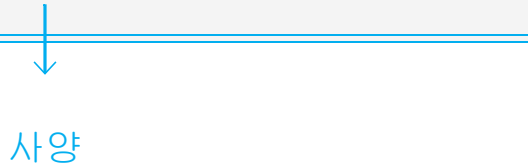

계측 성능	
최대 평균 파워(연속)	150000 W
최소 평균 파워¹	6000 W
등가노이즈파워(NEP)²	300 W
스펙트럼 범위	0.193 - 20 μm
일반 상승 시간	60 s
파워 교정 불확정성	±5 %
후방 반사	~ 15 %
1. 더 낮은 출력이 필요하면 Gentec-EO 담당자에게 전화하십시오. 2. Depending on cooling water flow and temperature stability	
냉각수 요건	
필요한 냉각 유속¹	(36 - 48) LPM < ±1 LPM/min
온도 범위	15 - 25 °C
온도 변화율	< ±1°C/min
최대 수압	621 kPa (90 psi)
1. 깨끗한 탈이온수 냉각 모듈에 대해서는 Gentec-EO에 문의하십시오.	
손상 한계	
최대 평균 파워 밀도¹	3.5 kW/cm²
1. 1064nm, 1.07-1.08μm 및 10.6μm, 10kW CW. May vary with wavelength and average power.	
컨트롤러 및 GUI 사양