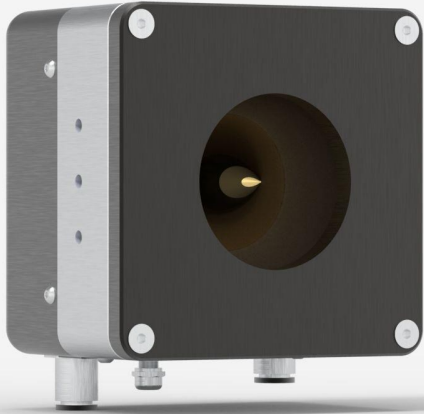

HP60A-10KW-GD

최대 10000 W의 레이저 파워 계측용 고파워 검출기.

제품군 주요 특징

SPECIAL MODEL FOR SMALL BEAMS

Perfect for small beams (with Avg Power Densities up to 10 kW/cm² @ 10 kW).

HIGH POWER HANDLING

Handles up to 30 kW of continuous power with our standard models. Custom models are available for higher powers (See SUPER HP).

STABLE READING

Less sensitive to variations in water cooling temperature than any other high-power water-cooled meter on the market

LARGE APERTURE

Our standard HP models (4KW, 12KW, 15KW and 30KW) have a very large effective aperture of up to 280 mm to accommodate even the largest laser beams. Larger apertures with various shapes are available upon request (See SUPER HP).

AVAILABLE WITH YAG AND CO₂ CALIBRATION

All HP Models can be calibrated at YAG and CO₂ wavelengths with a calibration uncertainty of +/- 5%

DIRECT USB CONNECTION TO A PC

Each head comes with both a DB-15 connector (for use with a Gentec-EO monitor) and a USB2.0 output for direct connection to a PC.

호환 스탠드

[STAND-S-443-C](#)

사양

계측 성능	
최대 평균 파워(연속)	10000 W
최소 평균 파워 ¹	300 W
등가노이즈파워(NEP) ²	10 W
스펙트럼 범위	0.8 - 12 μm
일반 상승 시간	12 s
일반 파워 감도	0.2 mV/W
파워 교정 불확정성	±5 %
반복성	±2 %
후방 반사	~ 10 %
파워외의 선형성	±2 %
선형성 vs 빔 지름	±2.0 %
선형성 vs 빔 위치 ³	±3 %