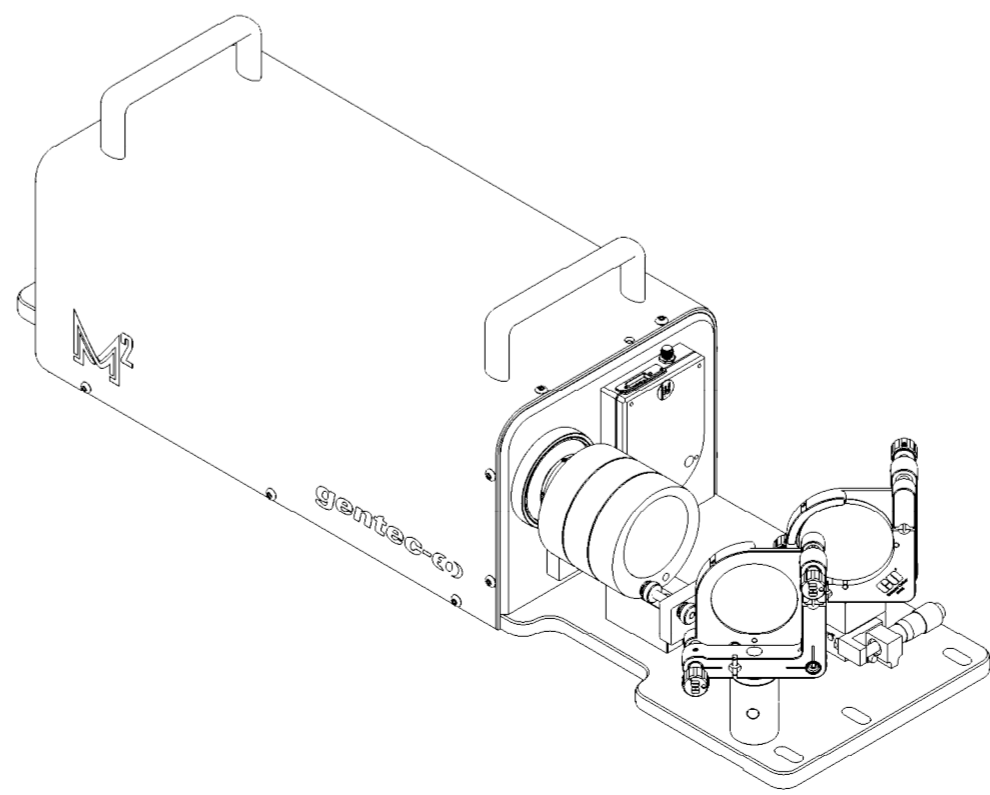

NOTES:  
 1- DIMENSION IN mm  
 2- TOTAL WEIGHT = 6.71Kg  
 3- ND FILTERS: 0.5, 1.0, 2.0  
 4- FOCAL LENS INCLUDED:  
 FOCAL DISTANCE: 200mm, 250mm, 300mm  
 5- MAX LENGHT TRAVEL:  
 FROM FOCAL LENS TO CAMERA SENSOR: 587.3 mm  
 6- USE ONLY WITH USB CABLE INCLUDED.  
 P.S.: WILL NOT WORK WITH STANDARD USB CABLE

**IMPORTANT:**  
 THIS DOCUMENT  
 IS PROPERTY OF  
 GENTEC ELECTRO-  
 OPTICS, IT CANNOT  
 BE DISTRIBUTED, USED  
 OR REPRODUCED IN  
 WHOLE OR IN PART  
 WITHOUT EXPRESS  
 WRITTEN AUTHORIZATION

REF.	REVISION	DATE	VER	APP
TOLERANCE				
DEC.	±			
FRAC.	±			
ANGLE	±			
APP.	√			
VER.				
S. BOUCHARD				
DATE	2017/11/15			
1:2				
<b>gentec-ε</b>				
LAYOUT DRAWING BEAMAGE M2 BEAMAGE				
SK-9769				A2