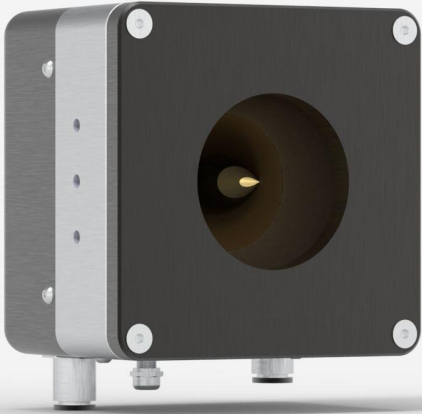

HP60A-10KW-GD-IMP-D0

최대 10000 W의 레이저 파워 계측용 고파워 검출기.

제품군 주요 특징

SPECIAL MODEL FOR SMALL BEAMS

Perfect for small beams (with Avg Power Densities up to 10 kW/cm² @ 10 kW).

HIGH POWER HANDLING

Handles up to 30 kW of continuous power with our standard models. Custom models are available for higher powers (See SUPER HP).

STABLE READING

Less sensitive to variations in water cooling temperature than any other high-power water-cooled meter on the market

LARGE APERTURE

Our standard HP models (4KW, 12KW, 15KW and 30KW) have a very large effective aperture of up to 280 mm to accommodate even the largest laser beams. Larger apertures with various shapes are available upon request (See SUPER HP).

AVAILABLE WITH YAG AND CO₂ CALIBRATION

All HP Models can be calibrated at YAG and CO₂ wavelengths with a calibration uncertainty of +/- 5%

DIRECT USB CONNECTION TO A PC

Each head comes with both a DB-15 connector (for use with a Gentec-EO monitor) and a USB2.0 output for direct connection to a PC.

호환 스탠드

[STAND-S-443-C](#)

사양

계측 성능	
최대 평균 파워(연속)	10000 W
최소 평균 파워 ¹	300 W
등가노이즈파워(NEP) ²	10 W
스펙트럼 범위	0.8 - 12 μm
일반 상승 시간	12 s
일반 파워 감도	0.2 mV/W
파워 교정 불확정성	±5 %
반복성	±2 %
후방 반사	~ 10 %
파워외의 선형성	±2 %
선형성 vs 빔 지름	±2.0 %
선형성 vs 빔 위치 ³	±3 %