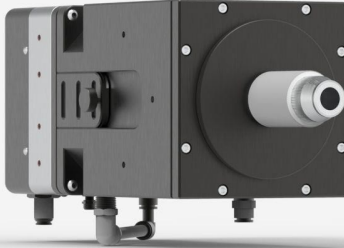

HP60A-15KW-GD-QBH-MET-D0

최대 15000 W의 레이저 파워 계측용 고파워 검출기.

제품군 주요 특징

HIGH POWER HANDLING

Handles up to 30 kW of continuous power with our standard models. Custom models are available for higher powers (See SUPER HP).

STABLE READING

Less sensitive to variations in water cooling temperature than any other high-power water-cooled meter on the market

LARGE APERTURE

Our standard HP models (4KW, 12KW, 15KW and 30KW) have a very large effective aperture of up to 280 mm to accommodate even the largest laser beams. Larger apertures with various shapes are available upon request (See SUPER HP).

AVAILABLE WITH YAG AND CO₂ CALIBRATION

All HP Models can be calibrated at YAG and CO₂ wavelengths with a calibration uncertainty of +/- 5%

DIRECT USB CONNECTION TO A PC

Each head comes with both a DB-15 connector (for use with a Gentec-EO monitor) and a USB2.0 output for direct connection to a PC.