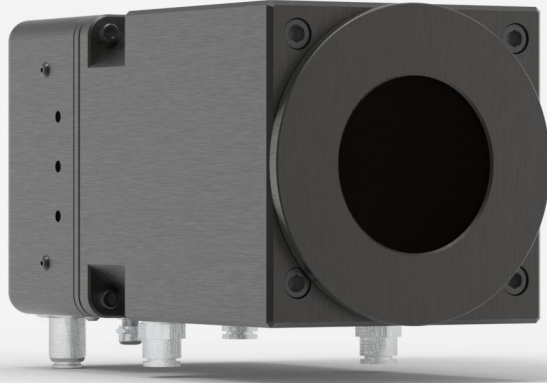

HP100A-4KW-HE-TUBE-IMP-D0

최대 4000 W의 레이저 파워 계측용 고파워 검출기.

제품군 주요 특징

HIGH POWER HANDLING

Handles up to 30 kW of continuous power with our standard models. Custom models are available for higher powers (See SUPER HP).

STABLE READING

Less sensitive to variations in water cooling temperature than any other high-power water-cooled meter on the market

LARGE APERTURE

Our standard HP models (4KW, 12KW, 15KW and 30KW) have a very large effective aperture of up to 280 mm to accommodate even the largest laser beams. Larger apertures with various shapes are available upon request (See SUPER HP).

AVAILABLE WITH YAG AND CO₂ CALIBRATION

All HP Models can be calibrated at YAG and CO₂ wavelengths with a calibration uncertainty of +/- 5%

DIRECT USB CONNECTION TO A PC

Each head comes with both a DB-15 connector (for use with a Gentec-EO monitor) and a USB2.0 output for direct connection to a PC.

호환 스탠드

[STAND-S-443-C](#)

사양

계측 성능

최대 평균 파워(연속)	4000 W
최소 평균 파워 ¹	100 W
등가노이즈파워(NEP) ²	3 W
스펙트럼 범위	0.193 - 20 μm
일반 상승 시간	7 s
일반 파워 감도	0.4 mV/W
파워 교정 불확정성	±5 %
반복성	±2 %
후방 반사	< 4 %
파워와의 선형성	±1.5 %
선형성 vs 빔 지름	±1 %
선형성 vs 빔 위치 ³	±1.7 %