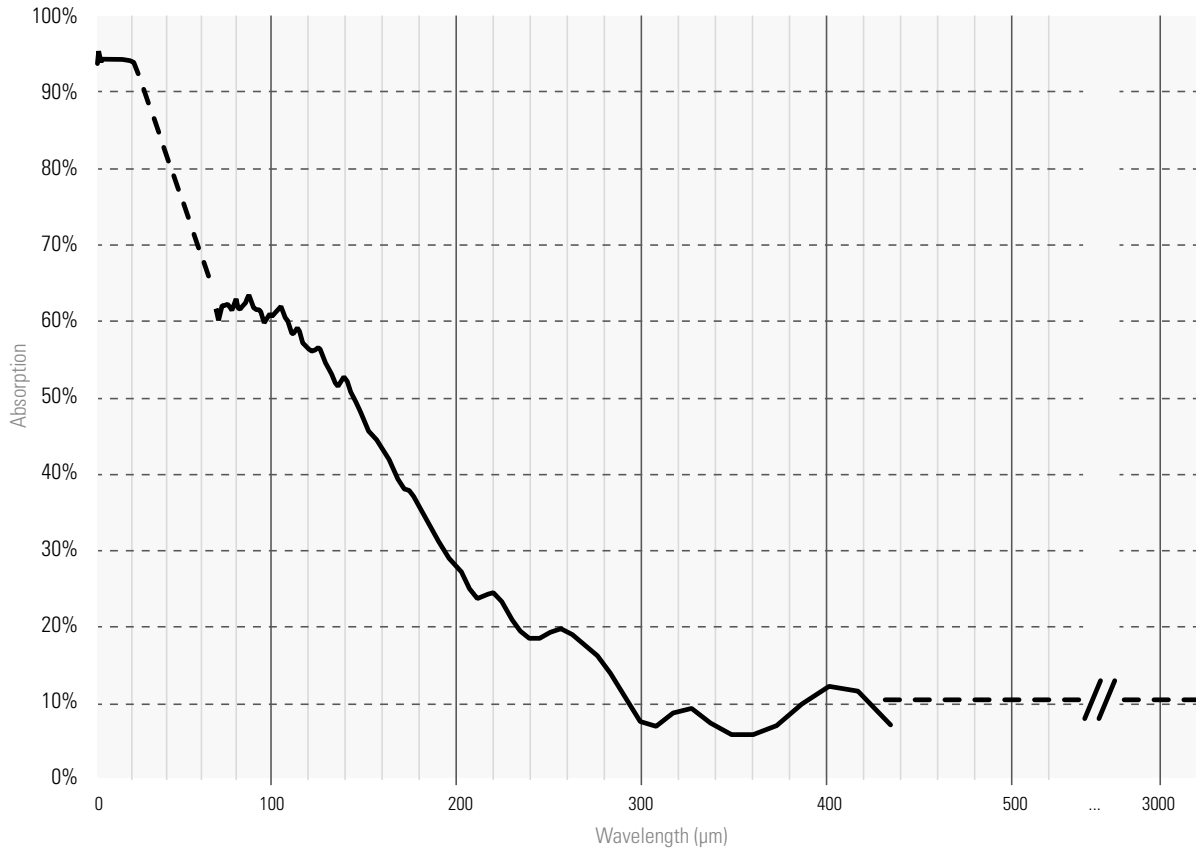

ABSORPTION CURVES

Specifications

VP ABSORBER

ABSORPTION CURVES

Specifications

THZ-BL, THZ-I-BL & QS-THZ-BL

POWER DETECTORS

ENERGY DETECTORS