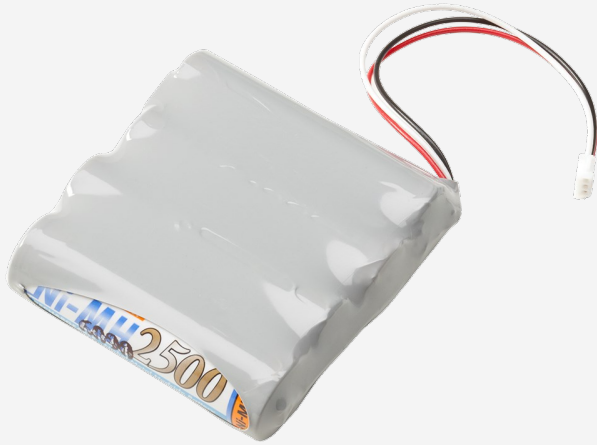

MON-BAT

Battery pack for: MAESTRO, SOLO 2.

제품군 주요 특징

ADDITIONAL BATTERY PACK FOR MAESTRO

A battery pack is included in the MAESTRO. This accessory is identical to the original one included in your purchase.

↓
사양

물리적 특성

중량

0.167 kg

주문 정보

MON-BAT

201013

Specifications are subject to change without notice. Refer to the user manual for complete specifications.