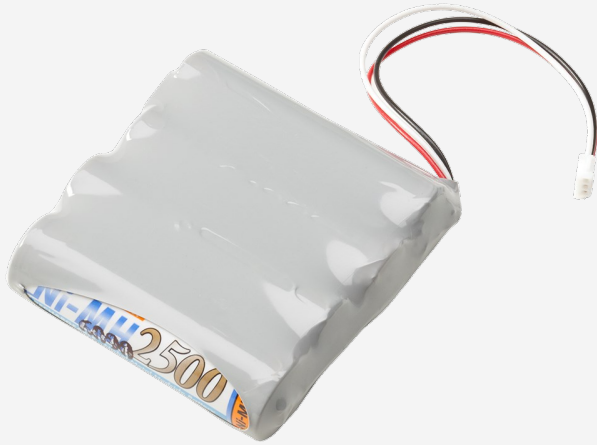

MON-BAT

Battery pack for: MAESTRO, SOLO 2.

제품군 주요 특징

ADDITIONAL BATTERY PACK FOR MAESTRO

A battery pack is included in the MAESTRO. This accessory is identical to the original one included in your purchase.

물리적 특성

중량

0.167 kg

주문 정보

MON-BAT

201013

Specifications are subject to change without notice. Refer to the user manual for complete specifications.

이 제품에 관심이 있으십니까?