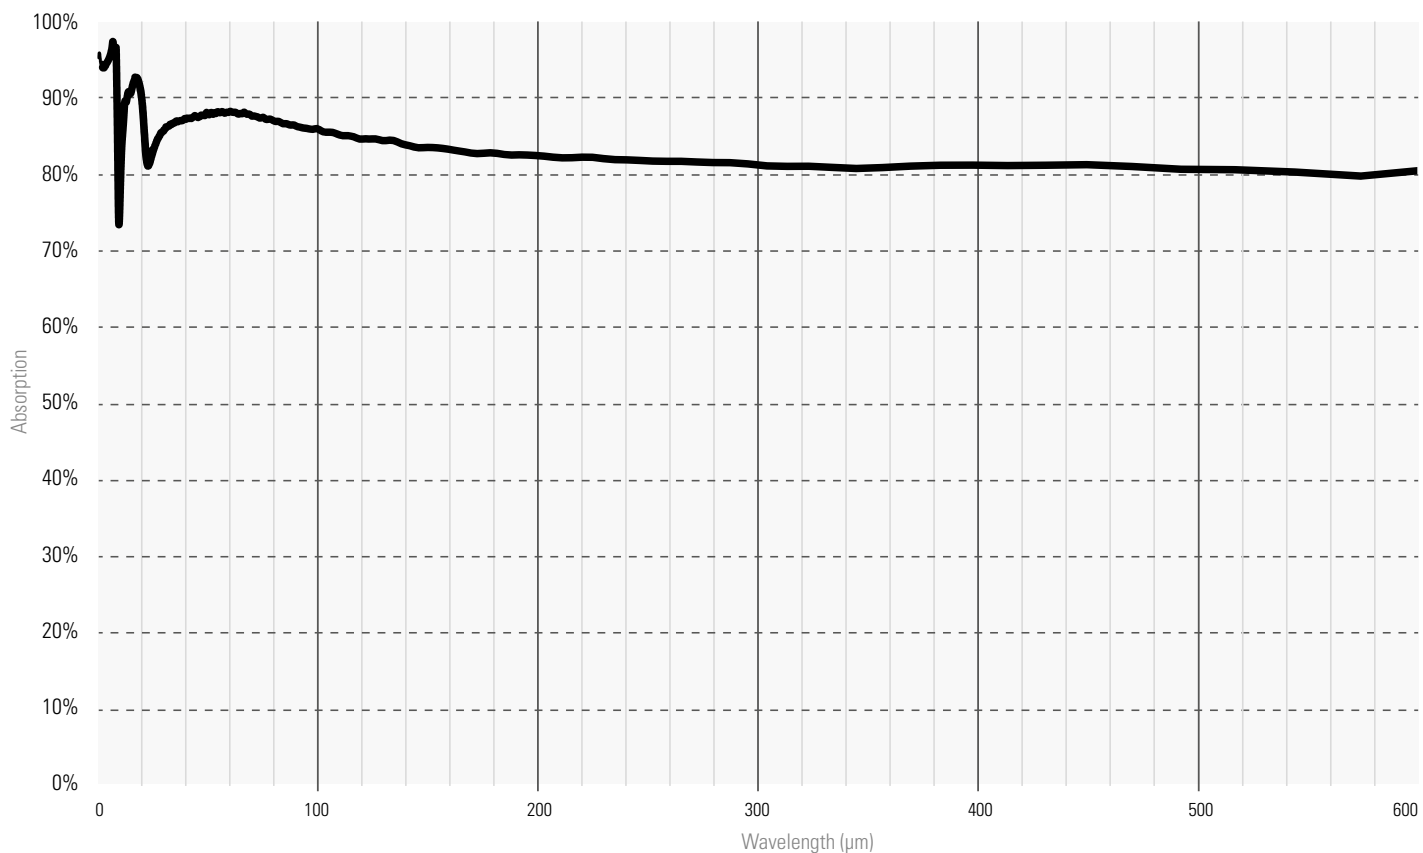

ABSORPTION CURVES

Specifications

VP ABSORBER

ABSORPTION CURVES

Specifications

THZ-BL, THZ-I-BL & QS-THZ-BL

POWER DETECTORS

ENERGY DETECTORS