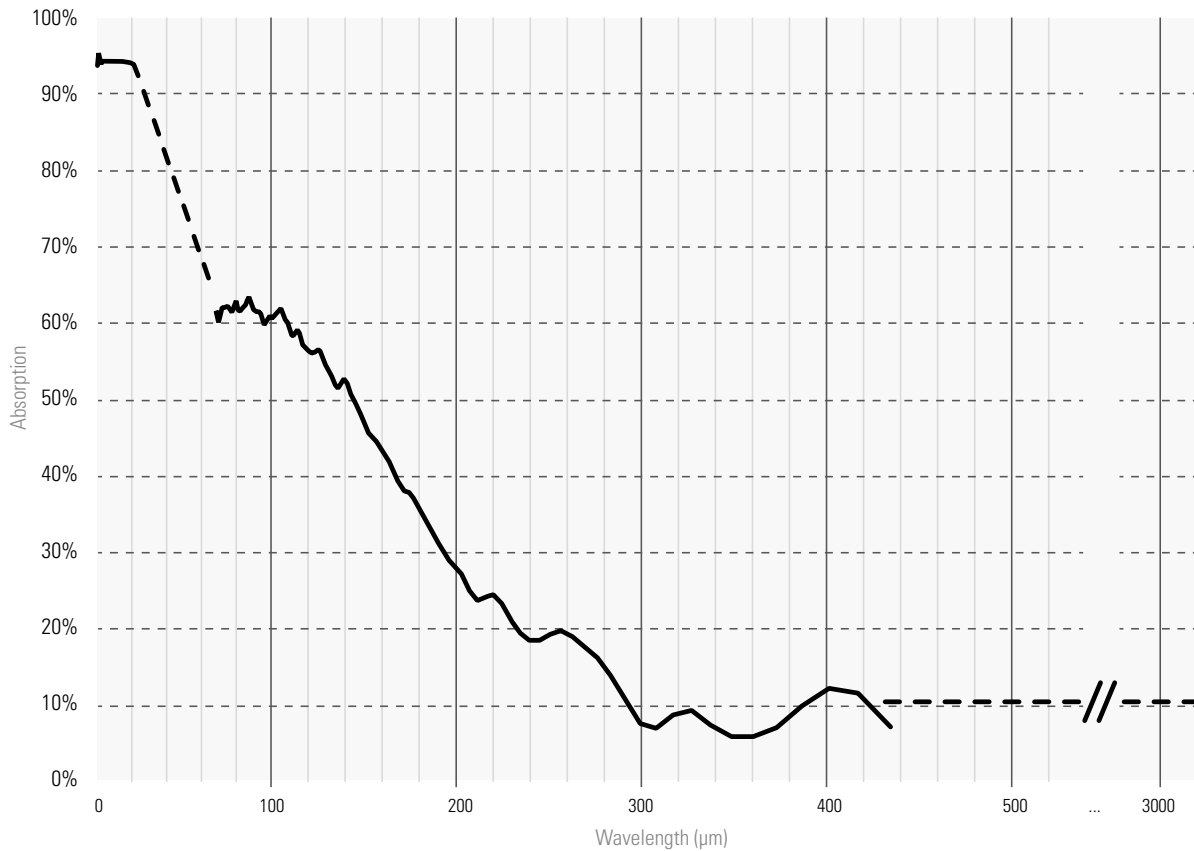

ABSORPTION CURVES

Specifications

VP ABSORBER

ABSORPTION CURVES

Specifications

THZ-BL, THZ-I-BL & QS-THZ-BL

POWER DETECTORS

ENERGY DETECTORS